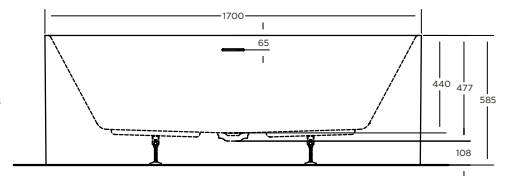

Elite (Island)

The Elite island baths are large and rectangular in shape and offer ample bathing space. They are designed as double ended baths allowing the user to bathe from either end.

- > Island style bath
- > Rectangular in shape
- > Self supporting (no mortar bed required)
- > Manufactured from sanitary grade acrylic
- > 15mm Low Profile Matte Finish
- > 35mm Standard Profile Gloss Finish
- > 40mm plug and waste not included