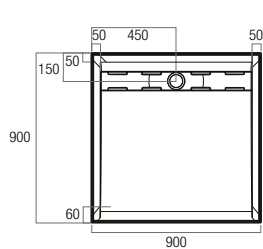

EC900CR
900x900 Curved Corner Rear Outlet

EC1000CR
1000x1000 Curved Corner Rear Outlet

Shower Screen: Louve Neo Angle Pivot
Shower Base: ECO 1000 Neo Corner

Stonelite™ Urban MKII

- > Cement based tile adhesive or mortar bed installation
- > Low Profile 40mm high
- > Stonelite™ Solid Cast Construction
- > Non check-in option 10mm wide tile flange on all four sides
- > Sanitary grade gelcoat surface
- > Stainless Steel Channel Grate included