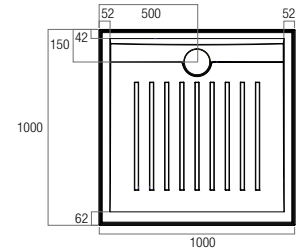

AS1000R
1000x1000 Rear Outlet