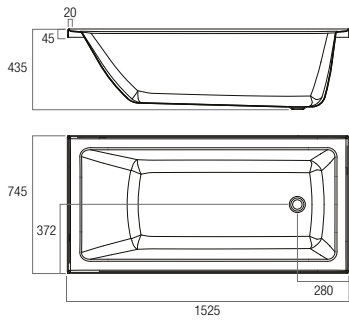

Louve (Inset)

- > 4 sided tile flange
- > Suitable for inbuilt installation
- > Self-supporting (mortar bed not required)
- > Sanitary grade acrylic
- > 40mm plug and waste not included
- > Tested to AS1172.5

RD1525
1525x745x435