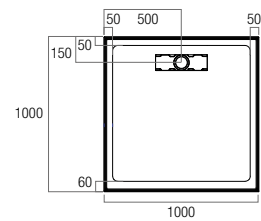

EL1000R
1000x1000 Rear Outlet