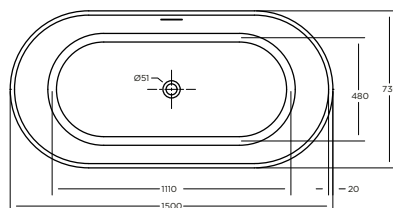

NAVA NAV1775S (Overflow)
NAVA NO-NAV1775S (Non overflow)
1700 x 750 x 570 h