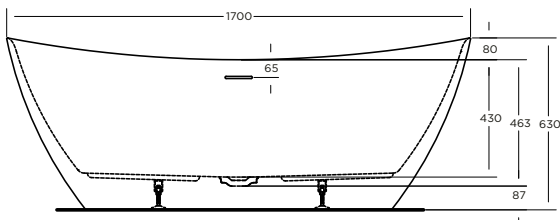

FREESTANDING OPTION

LUKA - LUK1773S (Overflow)
LUKA - NO-LUK1773S (Non overflow)
1700 x 730 x 630

LUNUS

BACK TO WALL OPTION

*“back to wall bath
with tapware &
accessory ledge...”*

SIZE & LAYOUT OPTIONS

- Back to wall layout
- 2 size options
- All baths have a non overflow option
- **Back to wall options - overflow**
 - LUNUS - LUN1573BTW 1500 x 730 x 585 h
 - LUNUS - LUN1775BTW 1700 x 750 x 585 h
- **Back to wall options - non overflow**
 - LUNUS - NO-LUN1573BTW 1500 x 730 x 585 h
 - LUNUS - NO-LUN1775BTW 1700 x 750 x 585 h