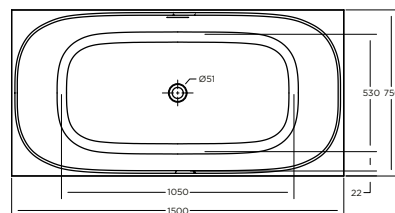

*“ distinctively sharp
square edged design...”*

SIZE & LAYOUT OPTIONS

- Freestanding & Back to wall layout
- 3 size options
- All baths have a non overflow option
- **Freestanding options - overflow**
  - Studio - STU1470S 1400 x 700 x 585 h
  - Studio - STU1575S 1500 x 750 x 585 h
  - Studio - STU1775S 1700 x 750 x 585 h
- **Freestanding options - non overflow**
  - Studio - NO-STU1470S 1400 x 700 x 585 h
  - Studio - NO-STU1575S 1500 x 750 x 585 h
  - Studio - NO-STU1775S 1700 x 750 x 585 h

FEATURES & BENEFITS

- Integrated overflow, with slot overflow hole
- Mitsubishi sanitary grade acrylic sheet, crosslinking structure
- Composite reinforcement layer with acrylic bonding resin
- 18mm base board
- Heavy duty galvanized steel frame
- Adjustable feet for levelling
- Tested to AS1172.5