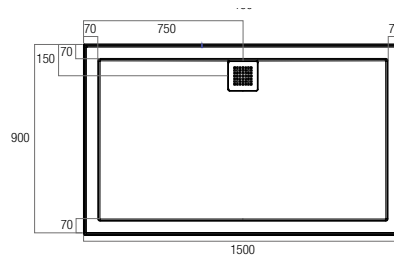

EC1500R
1500x900 Rear Outlet