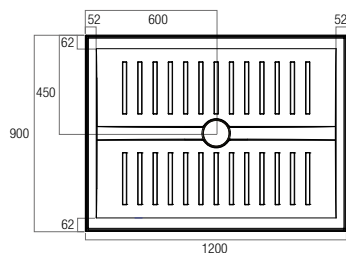

AS1290C
1200x900 Centre Outlet