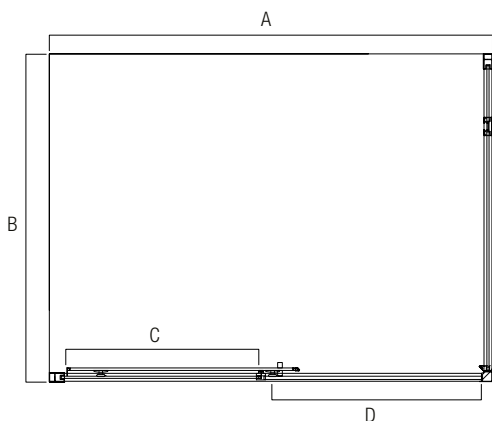

Urban Slider

- > 2 metre high shower screens
- > Adjustable for out-of-square walls
- > Reversible left or right hand application
- > Matte Black or Chrome finish
- > Mirror door option in Chrome finish only
- > Suitable for Stonelite™ shower base and tile floor installation
- > Adjustable size range
- > Front only option available
- > Australian Standards AS/NZ2208, AS1288

Code Matte Black	Code Chrome	Style	Size	Range (mm)
UR90RSMB	UR90RSC	Return Panel	900x2000	855 – 880
UR12FSMB	UR12FSC	Front	1200x2000	1162 – 1182
	MTSPS115C	Chrome Front Mirror Door	1200x2000	1125 – 1150
USWDMB	USWD	Wall Bracket front only (alcove)	1200x2000	1155 – 1170

*Note: For front only (alcove) UR12FSC/MTSPS115C + USWD = 1155 – 1170
Mirror sliding door and clear glass fixed panel

Size	Width (A)	Depth (B)	Fixed (C)	Opening (D)	Height (H)
1200x900	1155 – 1180	855 – 880	550	460	2000

Shower Screen: Metro Slider Return Panel
Shower Base: 900x1200 Elite