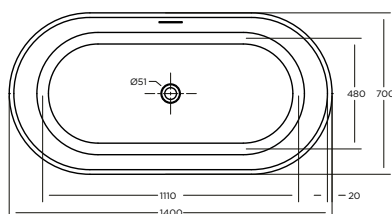

NAVA NAV1573S (Overflow)
NAVA NO-NAV1573S (Non overflow)
1500 x 730 x 570 h