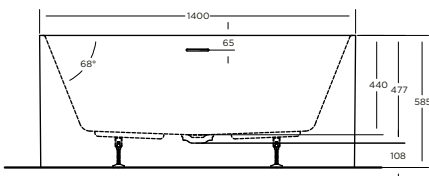

*“ distinctively sharp
square edged design...”*

SIZE & LAYOUT OPTIONS

- Freestanding & Back to wall layout
- 3 size options
- All baths have a non overflow option
- **Freestanding options - overflow**
  - Studio - STU1470S 1400 x 700 x 585 h
  - Studio - STU1575S 1500 x 750 x 585 h
  - Studio - STU1775S 1700 x 750 x 585 h
- **Freestanding options - non overflow**
  - Studio - NO-STU1470S 1400 x 700 x 585 h
  - Studio - NO-STU1575S 1500 x 750 x 585 h
  - Studio - NO-STU1775S 1700 x 750 x 585 h

FEATURES & BENEFITS

- Integrated overflow, with slot overflow hole
- Mitsubishi sanitary grade acrylic sheet, crosslinking structure
- Composite reinforcement layer with acrylic bonding resin
- 18mm base board
- Heavy duty galvanized steel frame
- Adjustable feet for levelling
- Tested to AS1172.5