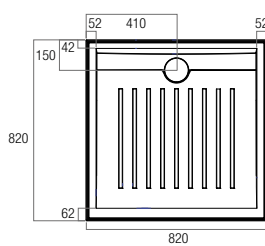

Stonelite™ Access (Anti-Slip)

- > Cement based tile adhesive or mortar bed installation
- > Low Profile 40mm high
- > Low step entry
- > Stonelite™ Solid Cast Construction
- > Non check-in option 10mm wide tile flange on all four sides
- > Sanitary grade gelcoat surface
- > Chrome Dome Waste Cover included
- > Black, White Dome Covers optional
- > Anti-skid pattern surface
- > Easy installation
- > Design registered

AS820R
820x820 Rear Outlet