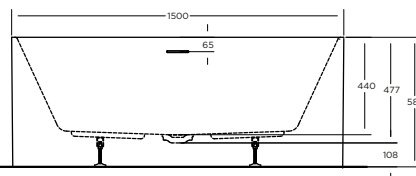

*“ distinctively sharp
square edged design...”*

SIZE & LAYOUT OPTIONS

- Freestanding & Back to wall layout
- 3 size options
- All baths have a non overflow option
- **Freestanding options - overflow**
  - Studio - STU1470S 1400 x 700 x 585 h
  - Studio - STU1575S 1500 x 750 x 585 h
  - Studio - STU1775S 1700 x 750 x 585 h
- **Freestanding options - non overflow**
  - Studio - NO-STU1470S 1400 x 700 x 585 h
  - Studio - NO-STU1575S 1500 x 750 x 585 h
  - Studio - NO-STU1775S 1700 x 750 x 585 h

FEATURES & BENEFITS

- Integrated overflow, with slot overflow hole
- Mitsubishi sanitary grade acrylic sheet, crosslinking structure
- Composite reinforcement layer with acrylic bonding resin
- 18mm base board
- Heavy duty galvanized steel frame
- Adjustable feet for levelling
- Tested to AS1172.5