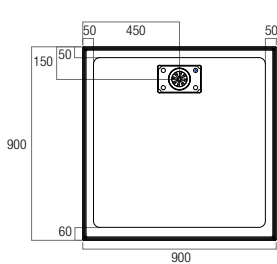

Stonelite™ Metro

- > Cement based tile adhesive or mortar bed installation
- > Low Profile 40mm high
- > Stonelite™ Solid Cast Construction
- > Non check-in option 10mm wide tile flange on all four sides
- > Sanitary grade gelcoat surface
- > White Stonelite™ Grate included
- > Smooth seamless design
- > Design registered
- > Bases can be rotated to allow for alternate waste positions

MT900R
900x900 Rear Outlet