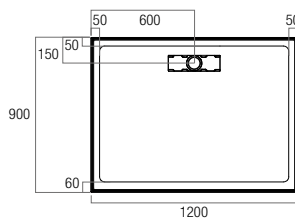

EL1290R
1200x900 Rear Outlet