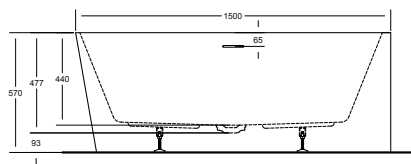

“layouts and sizes to suit everyone’s modern bathroom upgrade...”

RIGHT HAND OPTION

ECO ECR1470RH (Overflow)
ECO NO-ECR1470RH (Non overflow)
1400 x 700 x 570

ECO ECR1573RH (Overflow)
ECO NO-ECR1573RH (Non Overflow)
1500 x 730 x 570