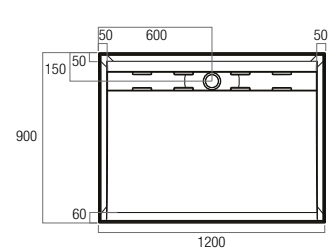

2UR1290R
1200x900 Rear Outlet