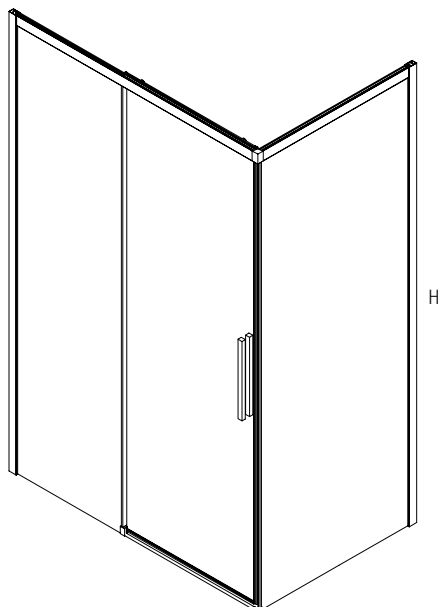

Urban Slider

- > 2 metre high shower screens
- > Adjustable for out-of-square walls
- > Reversible left or right hand application
- > Matte Black or Chrome finish
- > Mirror door option in Chrome finish only
- > Suitable for Stonelite™ shower base and tile floor installation
- > Adjustable size range
- > Front only option available
- > Australian Standards AS/NZ2208, AS1288

Code Matte Black	Code Chrome	Style	Size	Range (mm)
UR90RSMB	UR90RSC	Return Panel	900x2000	855 – 880
UR12FSMB	UR12FSC	Front	1200x2000	1162 – 1182
	MTSPS115C	Chrome Front Mirror Door	1200x2000	1125 – 1150
USWDMB	USWD	Wall Bracket front only (alcove)	1200x2000	1155 – 1170

*Note: For front only (alcove) UR12FSC/MTSPS115C + USWD = 1155 – 1170
Mirror sliding door and clear glass fixed panel

Size	Width (A)	Depth (B)	Fixed (C)	Opening (D)	Height (H)
1200x900	1155 – 1180	855 – 880	550	460	2000

Shower Screen: Metro Slider Return Panel
Shower Base: 900x1200 Elite