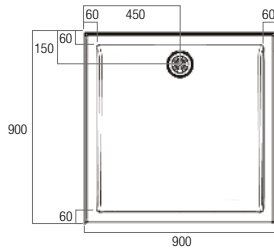

Stonelite™ Vue

- > Cement based tile adhesive or mortar bed installation
- > Low Profile 50mm high
- > Stonelite™ Solid Cast Construction
- > Non check-in option 10mm wide tile flange on all four sides
- > Sanitary grade gelcoat surface
- > White Dome Waste Cover included
- > Black, Chrome Dome Covers optional
- > Modern design
- > Easy installation
- > Bases can be rotated to allow for alternate waste positions