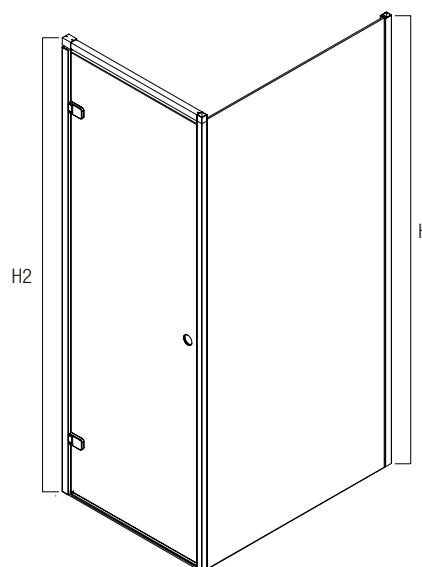

Code	Style	Size	Range (mm)
KUD90C	900 Chrome	900x2000	823 – 843
KUD90MB	900 Matt Black	900x2000	823 – 843
KUD90MW	900 Matt White	900x2000	823 – 843
KUD100C	1000 Chrome	1000x2000	923 – 943
KUD100MB	1000 Matt Black	1000x2000	923 – 943
KUD100MW	1000 Matt White	1000x2000	923 – 943

Size	Width (A)	Depth (B)	Door (C)	Opening (D)	Height (H)	Height 2 (H2)
900x900	855 – 880	855 – 880	823 – 843	772	2000	2035
900x1000	955 – 980	855 – 880	823 – 843	772	2000	2035
900x1200	1155 – 1180	855 – 880	823 – 843	772	2000	2035
900x1500	1455 – 1480	855 – 880	823 – 843	772	2000	2035
1000x900	855 – 880	955 – 980	923 – 943	872	2000	2035
1000x1000	955 – 980	955 – 980	923 – 943	872	2000	2035
1000x1200	1155 – 1180	955 – 980	923 – 943	872	2000	2035
1000x1500	1455 – 1480	955 – 980	923 – 943	872	2000	2035