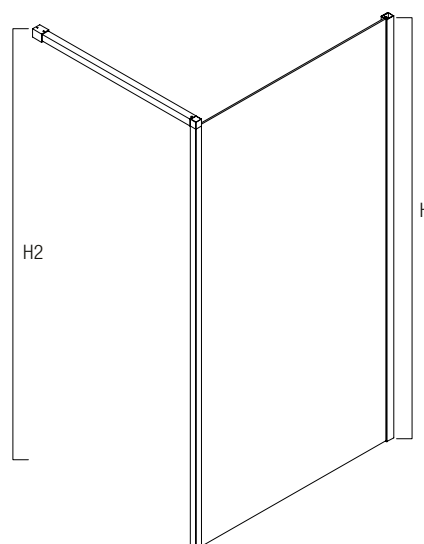

Size	Width (A)	Depth (B)	Opening (C)	Fixed (D)	Height (H)
820x820	750 – 810	770 – 800	500	171	2000
900x900	835 – 890	850 – 885	530	224	2000
1000x1000	935 – 990	950 – 985	530	324	2000
1200x900	1145 – 1195	850 – 885	530	534	2000
900x1200	835 – 890	1150 – 1185	530	224	2000
1500x900	1445 – 1495	850 – 885	530	804	2000

Size	Width (A)	Depth (B)	Door (C)	Opening (D)	Height (H)	Height 2 (H2)
900x900	855 – 880	855 – 880	823 – 843	772	2000	2035
900x1000	955 – 980	855 – 880	823 – 843	772	2000	2035
900x1200	1155 – 1180	855 – 880	823 – 843	772	2000	2035
900x1500	1455 – 1480	855 – 880	823 – 843	772	2000	2035
1000x900	855 – 880	955 – 980	923 – 943	872	2000	2035
1000x1000	955 – 980	955 – 980	923 – 943	872	2000	2035
1000x1200	1155 – 1180	955 – 980	923 – 943	872	2000	2035
1000x1500	1455 – 1480	955 – 980	923 – 943	872	2000	2035

Shower Screen: Kubix 900 matt white door with Kubix 1200 matt white shower panel
Shower Base: 1200x900 Urban MKII

Kubix Shower Panel

- > 2 metre high shower screens
- > 8mm Glass
- > Adjustable for out-of-square walls
- > Reversible left or right hand application
- > Black, white or chrome options
- > Suitable for Stonelite™ shower base and tile floor installation
- > Adjustable size range
- > Mix and match sections to suit your size requirements
- > Australian Standards AS/NZ2208, AS1288

Note: Support arms can be cut to suit requirements

Range 855mm – 880mm included with 900, 1200, 1500 shower panels

Range 955mm – 980mm included with 1000 shower panel

Size	Width (A)	Depth (B)	Height (H)	Height 2 (H2)
900x900	855 – 880	855 – 880	2000	2032
1000x1000	955 – 980	955 – 980	2000	2032
1200x900	1155 – 1180	855 – 880	2000	2032
1500x900	1455 – 1480	855 – 880	2000	2032