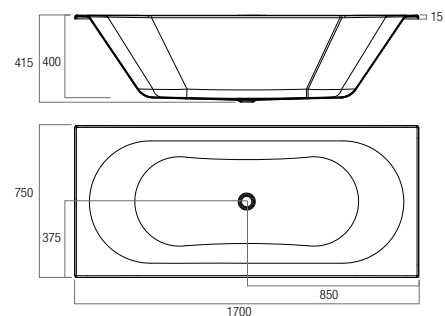

LOW PROFILE 15MM PROFILE MATTE – IMB1750MS
1700x750x415