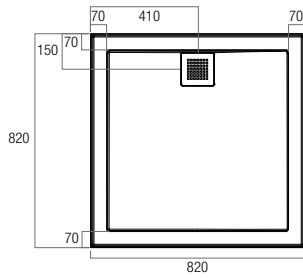

Stonelite™ ECO

- > Cement based tile adhesive or mortar bed installation
- > Reinforced around waste
- > Low profile 50mm high
- > Stonelite™ Solid Cast Construction
- > Non check-in option 10mm wide tile flange on all four sides
- > Sanitary grade gelcoat surface
- > Square Chrome Grate included
- > Matte Black and White Grates optional
- > Easy installation
- > Design registered
- > Bases can be rotated to allow for alternate waste positions

EC820R
820x820 Rear Outlet