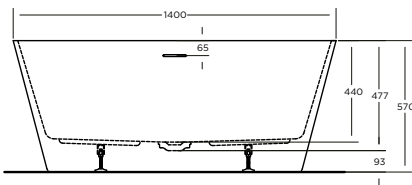

NAVA NAV1573S (Overflow)
NAVA NO-NAV1573S (Non overflow)
1500 x 730 x 570 h