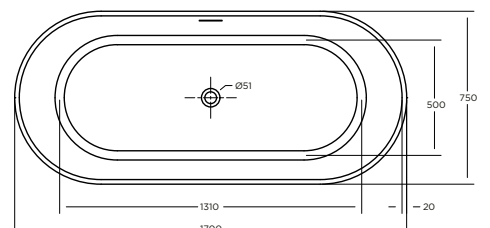

FREESTANDING OPTION

LUKA - LUK1773S (Overflow)
LUKA - NO-LUK1773S (Non overflow)
1400 x 700 x 570 h

NAVA NAV1573S (Overflow)
NAVA NO-NAV1573S (Non overflow)
1500 x 730 x 570 h

NAVA NAV1775S (Overflow)
NAVA NO-NAV1775S (Non overflow)
1700 x 750 x 570 h