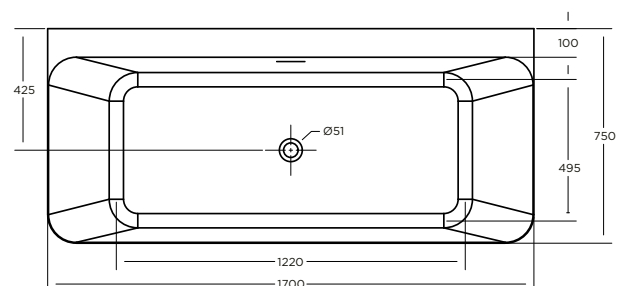

*“back to wall bath
with tapware &
accessory ledge...”*

SIZE & LAYOUT OPTIONS

- Back to wall layout
- 2 size options
- All baths have a non overflow option
- **Back to wall options - overflow**
  - LUNUS - LUN1573BTW 1500 x 730 x 585 h
  - LUNUS - LUN1775BTW 1700 x 750 x 585 h
- **Back to wall options - non overflow**
  - LUNUS - NO-LUN1573BTW 1500 x 730 x 585 h
  - LUNUS - NO-LUN1775BTW 1700 x 750 x 585 h

FEATURES & BENEFITS

- Integrated overflow, with slot overflow hole
- Mitsubishi sanitary grade acrylic sheet, crosslinking structure
- Composite reinforcement layer with acrylic bonding resin
- 18mm base board
- Heavy duty galvanized steel frame
- Adjustable feet for levelling
- Tested to AS1172.5

BACK TO WALL OPTION