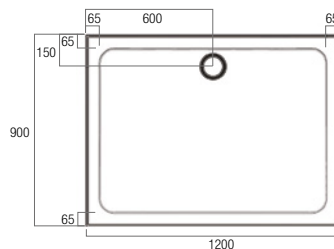

SAM1290
1200x900 Rear Outlet