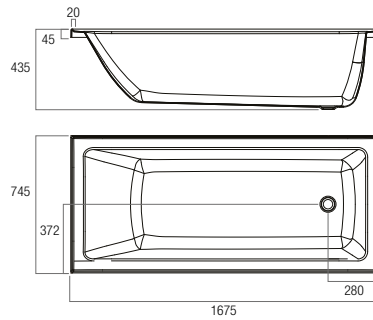

RD1675
1675x745x435