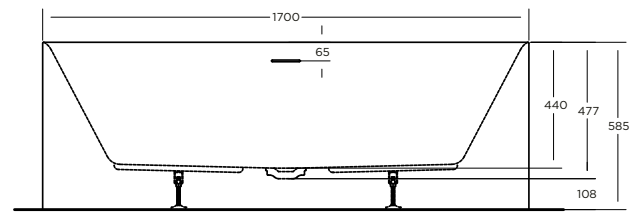

*“back to wall bath
with tapware &
accessory ledge...”*

SIZE & LAYOUT OPTIONS

- Back to wall layout
- 2 size options
- All baths have a non overflow option
- **Back to wall options - overflow**
  - LUNUS - LUN1573BTW 1500 x 730 x 585 h
  - LUNUS - LUN1775BTW 1700 x 750 x 585 h
- **Back to wall options - non overflow**
  - LUNUS - NO-LUN1573BTW 1500 x 730 x 585 h
  - LUNUS - NO-LUN1775BTW 1700 x 750 x 585 h

FEATURES & BENEFITS

- Integrated overflow, with slot overflow hole
- Mitsubishi sanitary grade acrylic sheet, crosslinking structure
- Composite reinforcement layer with acrylic bonding resin
- 18mm base board
- Heavy duty galvanized steel frame
- Adjustable feet for levelling
- Tested to AS1172.5

BACK TO WALL OPTION