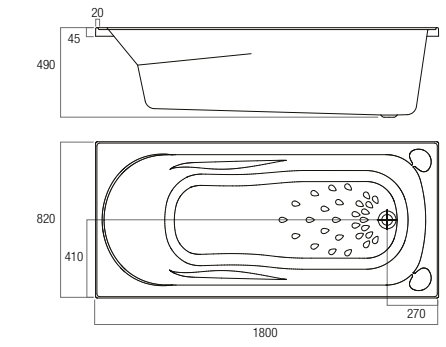

Louve (Inset)

- > 4 sided tile flange
- > Suitable for inbuilt installation
- > Self-supporting (mortar bed not required)
- > Sanitary grade acrylic
- > 40mm plug and waste not included
- > Tested to AS1172.5

Civic (Inset)

- > 4 sided tile flange
- > Arm rests
- > Soap holders
- > Suitable for inbuilt installation
- > Self-supporting (mortar bed not required)
- > Sanitary grade acrylic
- > Anti-slip pattern surface
- > Suitable for shower over bath
- > 40mm plug and waste not included