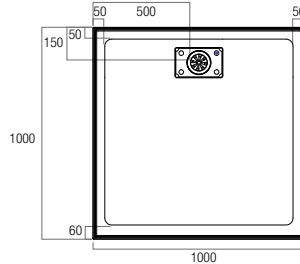

MT1000R
1000x1000 Rear Outlet