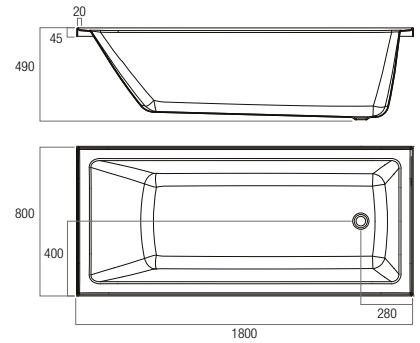

RD1800
1800x800x490

Civic (Inset)

- > 4 sided tile flange
- > Arm rests
- > Soap holders
- > Suitable for inbuilt installation
- > Self-supporting (mortar bed not required)
- > Sanitary grade acrylic
- > Anti-slip pattern surface
- > Suitable for shower over bath
- > 40mm plug and waste not included