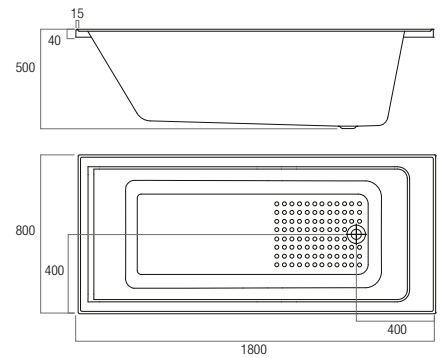

UB1800
1800x800x500