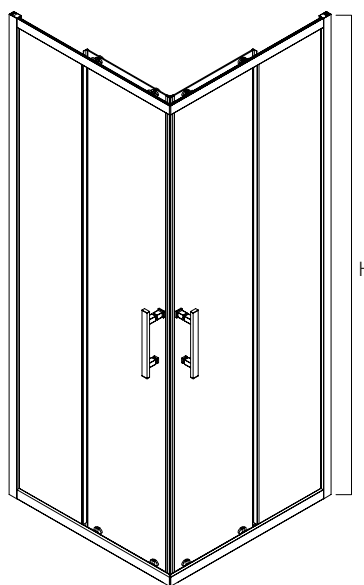

Louve Square Slider

- > Magnetic door seals
- > Adjustable for out-of-square walls
- > Sliding doors
- > Semi-frameless design
- > 6mm Glass
- > Matte Black or Chrome finish
- > Suitable for both Stonelite™ showerbase or tiled floor installation
- > 2 metre high shower screens
- > Australian Standards AS/NZ2208, AS1288

Code Matte Black	Code Chrome	Style	Size	Range (mm)
LS90FSMB	LS90FSC	Doors	900x2000	855 – 875
LS90RSMB	LS90RSC	Panels	900x2000	855 – 875
LS100FSMB	LS100FSC	Doors	1000x2000	955 – 970
LS100RSMB	LS100RSC	Panels	1000x2000	955 – 970

Size	Width (A)	Depth (B)	Fixed (C)	Opening (D)	Height (H)
900	855 – 875	855 – 875	372	470	2000
1000	955 – 970	955 – 970	432	540	2000