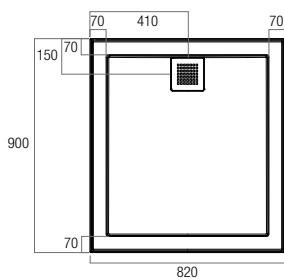

EC829R
820x900 Rear Outlet