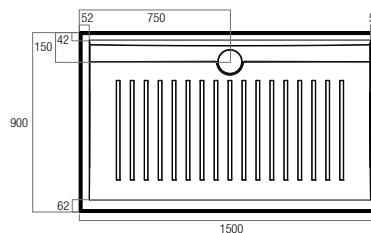

AS1500R
1500x900 Rear Outlet