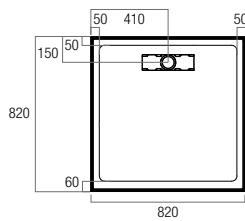

MT900R
900x900 Rear Outlet

MT1000R
1000x1000 Rear Outlet

MT1290R
1200x900 Rear Outlet

MT1500R
1500x900 Rear Outlet

MT900C
900x900 Centre Outlet

White Grate detail

Stonelite™ Elite

- > Cement based tile adhesive or mortar bed installation
- > Low Profile 40mm high
- > Stonelite™ Solid Cast Construction
- > Non check-in option 10mm wide tile flange on all four sides
- > Sanitary grade gelcoat surface
- > Stainless Steel Grate included
- > Matte Black and White Grates optional
- > Smooth seamless design
- > Design registered
- > Bases can be rotated to allow for alternate waste positions