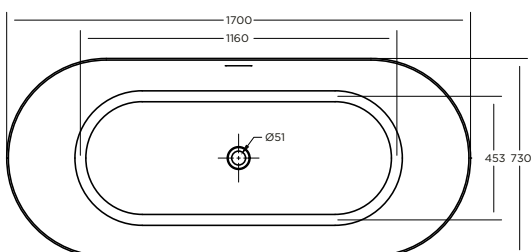

FREESTANDING OPTION

LUKA - LUK1773S (Overflow)
LUKA - NO-LUK1773S (Non overflow)
1700 x 730 x 630

LUNUS

BACK TO WALL OPTION

*“back to wall bath
with tapware &
accessory ledge...”*

SIZE & LAYOUT OPTIONS

- Back to wall layout
- 2 size options
- All baths have a non overflow option
- **Back to wall options - overflow**
 - LUNUS - LUN1573BTW 1500 x 730 x 585 h
 - LUNUS - LUN1775BTW 1700 x 750 x 585 h
- **Back to wall options - non overflow**
 - LUNUS - NO-LUN1573BTW 1500 x 730 x 585 h
 - LUNUS - NO-LUN1775BTW 1700 x 750 x 585 h