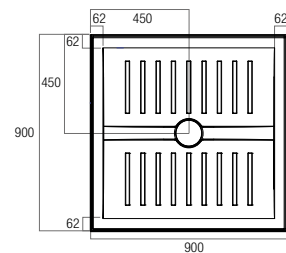

AS900C
900x900 Centre Outlet