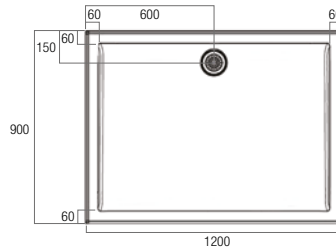

EB1290
1200x900 Rear Outlet

SMC Louve

- > Cement based tile adhesive mortar bed or silicone installation
- > SMC (Sheet Moulded Compound)
- > Low Profile 45mm high
- > Light weight / Strength
- > Non check-in option 9mm wide tile flange on all four sides
- > Chrome Dome Waste Cover included
- > Modern design
- > Easy installation
- > Design registered
- > Bases can be rotated to allow for alternate waste positions