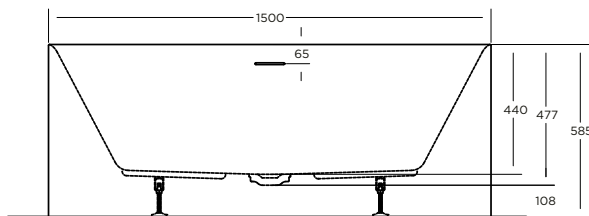

*“back to wall bath
with tapware &
accessory ledge...”*

SIZE & LAYOUT OPTIONS

- Back to wall layout
- 2 size options
- All baths have a non overflow option
- **Back to wall options - overflow**
  - LUNUS - LUN1573BTW 1500 x 730 x 585 h
  - LUNUS - LUN1775BTW 1700 x 750 x 585 h
- **Back to wall options - non overflow**
  - LUNUS - NO-LUN1573BTW 1500 x 730 x 585 h
  - LUNUS - NO-LUN1775BTW 1700 x 750 x 585 h

FEATURES & BENEFITS

- Integrated overflow, with slot overflow hole
- Mitsubishi sanitary grade acrylic sheet, crosslinking structure
- Composite reinforcement layer with acrylic bonding resin
- 18mm base board
- Heavy duty galvanized steel frame
- Adjustable feet for levelling
- Tested to AS1172.5

BACK TO WALL OPTION