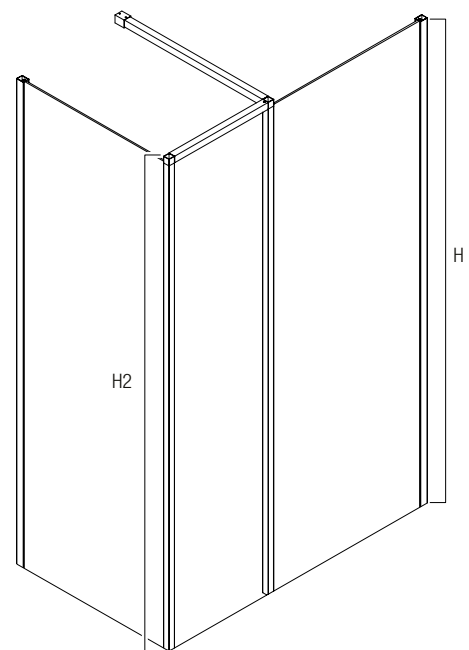

Size	Width (A)	Depth (B)	Depth Code	Fixed (C)	Fixed Code	Opening (D)	Height H	Height 2 H2
1500 X 900	1455 - 1480	855 - 880	KUSP90C	855-880	KUSP90C	568	2000	2032
1500 X 1000	1455 - 1480	955 - 980	KUSP100C	955 - 980	KUSP100C	468	2000	2032
1800 X 900	1755 - 1780	855 - 880	KUSP90C	1155 - 1180	KUSP120C	568	2000	2032
1800 X 1000	1755 - 1780	955 - 980	KUSP100C	1155 - 1180	KUSP120C	568	2000	2032
1800 X 900	1755 - 1780	855 - 880	KUSP90C	955 - 980	KUSP100C	768	2000	2032
1800 X 1000	1755 - 1780	955 - 980	KUSP100C	955 - 980	KUSP100C	768	2000	2032

Note: Table above is shown using Chrome finish panels (ie Depth Code, Fixed Code), if black or white is required, use appropriate codes as nominated on page 24