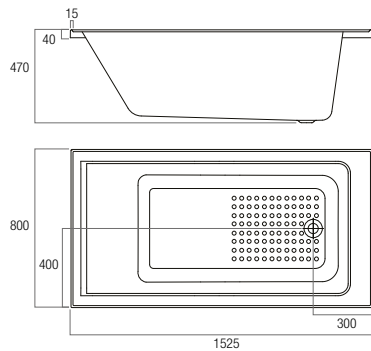

Urban (Inset)

- > 4 sided tile flange
- > Suitable for inbuilt installation
- > Self-supporting (mortar bed not required)
- > Sanitary grade acrylic
- > Anti-slip pattern surface
- > Suitable for shower over bath
- > 40mm plug and waste not included

UB1500
1525x800x470