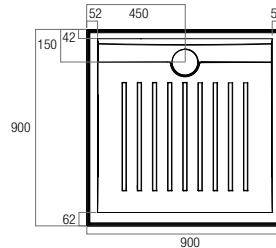

AS900R
900x900 Rear Outlet