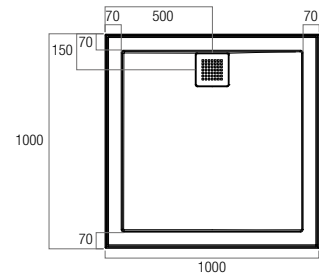

EC1000R
1000x1000 Rear Outlet