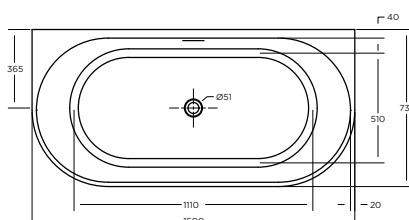

ECO

BACK TO WALL - LEFT & RIGHT HAND

BACK TO WALL OPTION

LEFT HAND OPTION