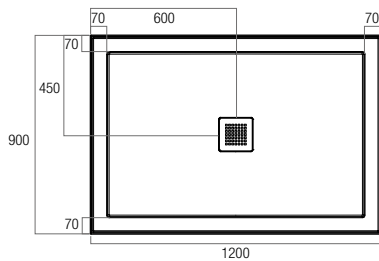

EC1290C
1200x900 Centre Outlet