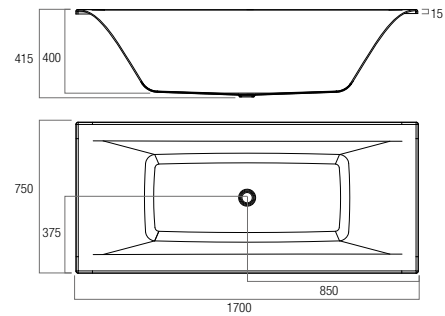

LOW PROFILE PROFILE 15MM MATTE – IEB1750MS
1700x750x415

Metro (Island)

The Metro island bath offers classic internal rounded lines and comfortable bathing space.

- > Island style bath
- > Self supporting (no mortar bed required)
- > Manufactured from sanitary grade acrylic
- > 15mm Low Profile Matte Finish
- > 35mm Standard Profile Gloss Finish
- > 40mm plug and waste not included