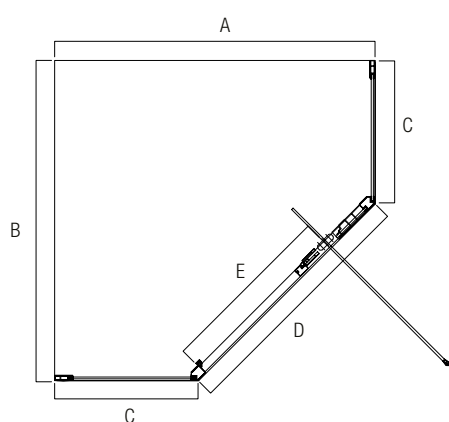

Code	Style	Size	Range (mm)
LS90NEOFC	Front	900x2000	835 – 895
LS90NEORC	Return		
LS100NEOFC	Front	1000x2000	935 – 995
LS100NEORC	Return		

Size	Width (A)	Depth (B)	Fixed (C)	Front (D)	Opening (E)	Height (H)
900	835 – 895	835 – 895	375 – 400	650 – 700	445	2000
1000	935 – 995	935 – 995	375 – 400	750 – 810	500	2000