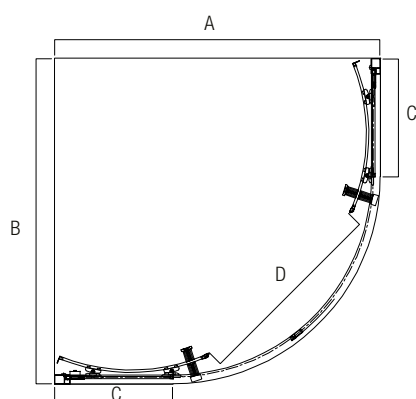

Shower Screen: 900 Louve Neo Angle
Shower Base: 900 ECO Neo Angle

Louve Curved Slider

- > Magnetic door seals
- > Adjustable for out-of-square walls
- > Sliding doors
- > Semi-frameless design
- > 6mm Glass
- > Chrome finish
- > Suitable for both Stonelite™ showerbase or tiled floor installation
- > 2 metre high shower screens
- > Australian Standards AS/NZ2208, AS1288

Code	Style	Size	Range (mm)
LS900CDC	Front	900x900x2000	855 – 875
LS1000CDC	Front	1000x1000x2000	955 – 970

Size	Width (A)	Depth (B)	Fixed (C)	Opening (D)	Height (H)
900	855 – 875	855 – 875	310	518	2000
1000	955 – 970	955 – 970	410	518	2000