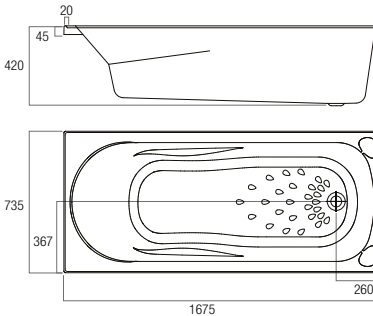

Louve (Inset)

- > 4 sided tile flange
- > Suitable for inbuilt installation
- > Self-supporting (mortar bed not required)
- > Sanitary grade acrylic
- > 40mm plug and waste not included
- > Tested to AS1172.5

Civic (Inset)

- > 4 sided tile flange
- > Arm rests
- > Soap holders
- > Suitable for inbuilt installation
- > Self-supporting (mortar bed not required)
- > Sanitary grade acrylic
- > Anti-slip pattern surface
- > Suitable for shower over bath
- > 40mm plug and waste not included