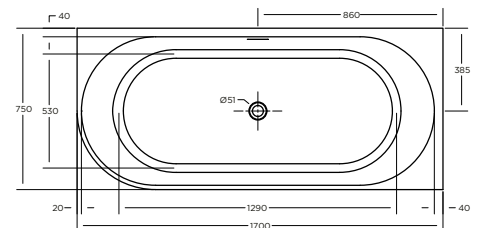

“layouts and sizes to suit everyone’s modern bathroom upgrade...”

RIGHT HAND OPTION