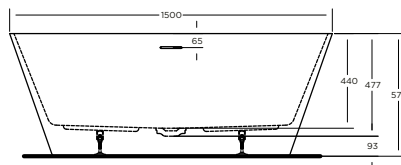

NAVA NAV1775S (Overflow)
NAVA NO-NAV1775S (Non overflow)
1700 x 750 x 570 h