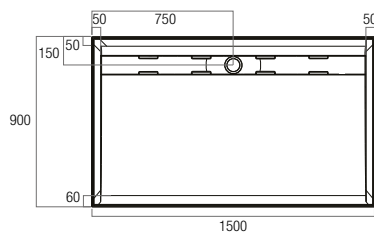

2UR1500R
1500x900 Rear Outlet