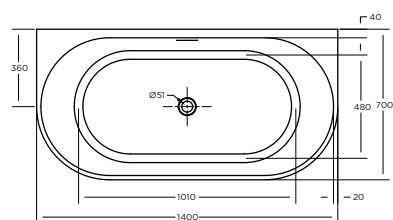

ECO

BACK TO WALL - LEFT & RIGHT HAND

BACK TO WALL OPTION

LEFT HAND OPTION