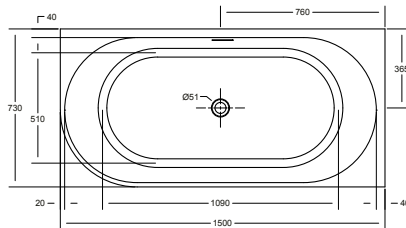

LEFT HAND OPTION

ECO ECL1470LH (Overflow)
ECO NO-ECL1470LH (Non overflow)
1400 x 700 x 570

ECO ECL1573LH (Overflow)
ECO NO-ECL1573LH (Non Overflow)
1500 x 730 x 570

ECO ECL1775LH (Overflow)
ECO NO-ECL1775LH (Non Overflow)
1700 x 750 x 570

“layouts and sizes to suit everyone’s modern bathroom upgrade...”

RIGHT HAND OPTION

ECO ECR1470RH (Overflow)
ECO NO-ECR1470RH (Non overflow)
1400 x 700 x 570

ECO ECR1573RH (Overflow)
ECO NO-ECR1573RH (Non Overflow)
1500 x 730 x 570

ECO ECR1775RH (Overflow)
ECO NO-ECR1775RH (Non Overflow)
1700 x 750 x 570

LUKA

FREESTANDING

*“perfectly balanced
free standing bath...”*

SIZE & LAYOUT OPTIONS

- Freestanding layout
- 1 size option
- All baths have a non overflow option
- **Free Standing Option - overflow**
LUKA - LUK1773S 1700 x 730 x 630
- **Free Standing Option - non overflow**
LUKA - NO-LUK1773S 1700 x 730 x 630