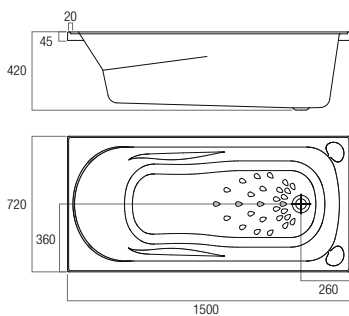

Louve (Inset)

- > 4 sided tile flange
- > Suitable for inbuilt installation
- > Self-supporting (mortar bed not required)
- > Sanitary grade acrylic
- > 40mm plug and waste not included
- > Tested to AS1172.5

Civic (Inset)

- > 4 sided tile flange
- > Arm rests
- > Soap holders
- > Suitable for inbuilt installation
- > Self-supporting (mortar bed not required)
- > Sanitary grade acrylic
- > Anti-slip pattern surface
- > Suitable for shower over bath
- > 40mm plug and waste not included