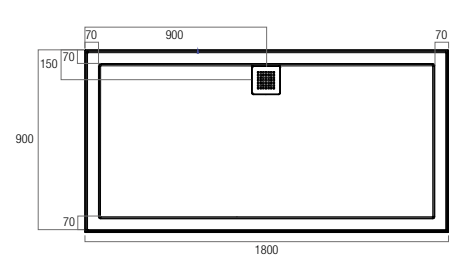

EC1800R
1800x900 Rear Outlet