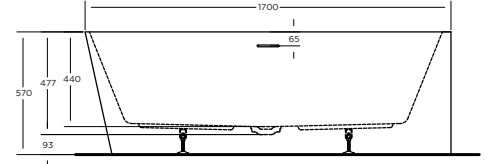

“layouts and sizes to suit everyone’s modern bathroom upgrade...”

RIGHT HAND OPTION