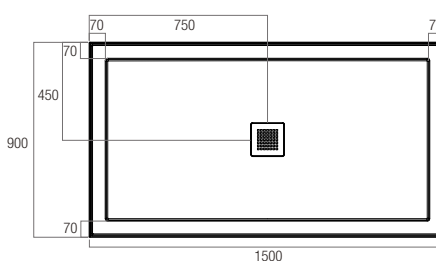

EC1500C
1500x900 Centre Outlet