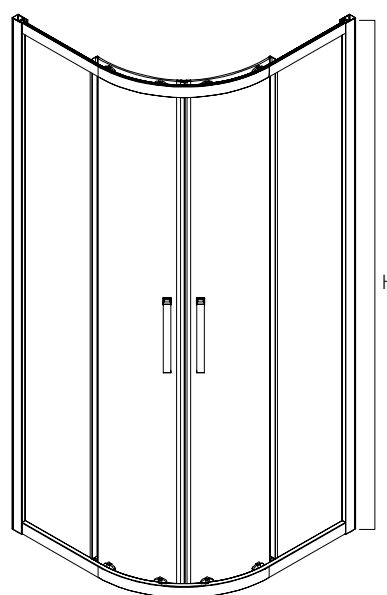

Size	Width (A)	Depth (B)	Opening (C)	Fixed (D)	Height (H)
820x820	750 – 810	770 – 800	500	171	2000
900x900	835 – 890	850 – 885	530	224	2000
1000x1000	935 – 990	950 – 985	530	324	2000
1200x900	1145 – 1195	850 – 885	530	534	2000
900x1200	835 – 890	1150 – 1185	530	224	2000
1500x900	1445 – 1495	850 – 885	530	804	2000

Shower Screen: 900 Louve Neo Angle
Shower Base: 900 ECO Neo Angle

Louve Curved Slider

- > Magnetic door seals
- > Adjustable for out-of-square walls
- > Sliding doors
- > Semi-frameless design
- > 6mm Glass
- > Chrome finish
- > Suitable for both Stonelite™ showerbase or tiled floor installation
- > 2 metre high shower screens
- > Australian Standards AS/NZ2208, AS1288

Code	Style	Size	Range (mm)
LS900CDC	Front	900x900x2000	855 – 875
LS1000CDC	Front	1000x1000x2000	955 – 970

Size	Width (A)	Depth (B)	Fixed (C)	Opening (D)	Height (H)
900	855 – 875	855 – 875	310	518	2000
1000	955 – 970	955 – 970	410	518	2000