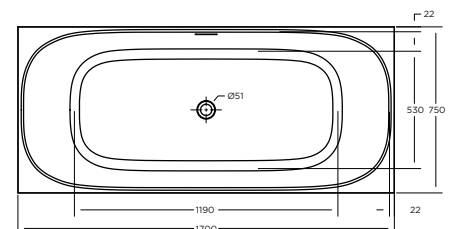

*“ distinctively sharp
square edged design...”*

SIZE & LAYOUT OPTIONS

- Freestanding & Back to wall layout
- 3 size options
- All baths have a non overflow option
- **Freestanding options - overflow**
  - Studio - STU1470S 1400 x 700 x 585 h
  - Studio - STU1575S 1500 x 750 x 585 h
  - Studio - STU1775S 1700 x 750 x 585 h
- **Freestanding options - non overflow**
  - Studio - NO-STU1470S 1400 x 700 x 585 h
  - Studio - NO-STU1575S 1500 x 750 x 585 h
  - Studio - NO-STU1775S 1700 x 750 x 585 h

FEATURES & BENEFITS

- Integrated overflow, with slot overflow hole
- Mitsubishi sanitary grade acrylic sheet, crosslinking structure
- Composite reinforcement layer with acrylic bonding resin
- 18mm base board
- Heavy duty galvanized steel frame
- Adjustable feet for levelling
- Tested to AS1172.5