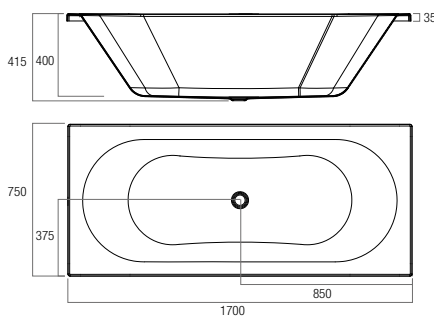

STANDARD PROFILE 35MM GLOSS – IMB1750
1700x750x415