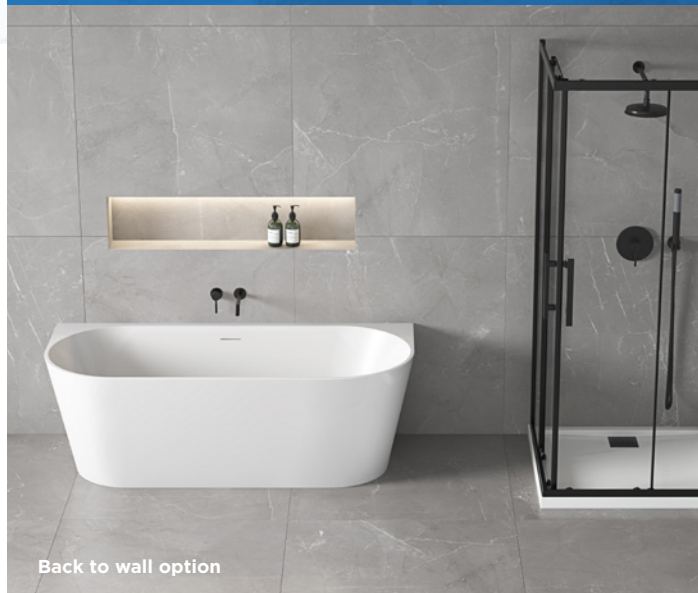

“back to wall and left hand right hand options to suit corner installations...”

SIZE & LAYOUT OPTIONS

- Back to wall, LH & RH layouts
- 9 size & layout options
- All baths have a non overflow option
- **Back to wall options - overflow**
  - ECO - ECF1470BTW 1400 x 700 x 570 h
  - ECO - ECF1573BTW 1500 x 730 x 570 h
  - ECO - ECF1775BTW 1700 x 750 x 570 h
- **Back to wall options - non overflow**
  - ECO - NO-ECF1470BTW 1400 x 700 x 570 h
  - ECO - NO-ECF1573BTW 1500 x 730 x 570 h
  - ECO - NO-ECF1775BTW 1700 x 750 x 570 h
- **Left hand options - overflow**
  - ECO - ECL1470LH 1400 x 700 x 570 h
  - ECO - ECL1573LH 1500 x 730 x 570 h
  - ECO - ECL1775LH 1700 x 750 x 570 h
- **Left hand options - non overflow**
  - ECO - NO-ECL1470LH 1400 x 700 x 570 h
  - ECO - NO-ECL1573LH 1500 x 730 x 570 h
  - ECO - NO-ECL1775LH 1700 x 750 x 570 h
- **Right hand options - overflow**
  - ECO - ECR1470RH 1400 x 700 x 570 h
  - ECO - ECR1573RH 1500 x 730 x 570 h
  - ECO - ECR1775RH 1700 x 750 x 570 h
- **Right hand options - non overflow**
  - ECO - NO-ECR1470RH 1400 x 700 x 570 h
  - ECO - NO-ECR1573RH 1500 x 730 x 570 h
  - ECO - NO-ECR1775RH 1700 x 750 x 570 h

FEATURES & BENEFITS

- Integrated overflow, with slot overflow hole
- Mitsubishi sanitary grade acrylic sheet, crosslinking structure
- Composite reinforcement layer with acrylic bonding resin
- 18mm base board
- Heavy duty galvanized steel frame
- Adjustable feet for levelling
- Back to wall and left hand right hand options to suit corner installations
- Tested to AS1172.5

Full technical specs over the page >>

2024 RANGE