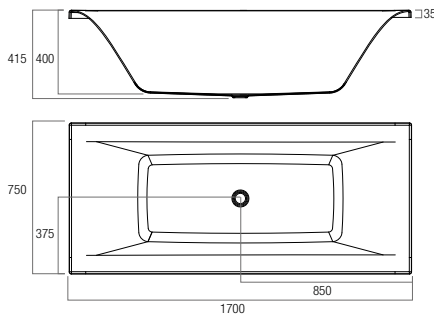

Elite (Island)

The Elite island baths are large and rectangular in shape and offer ample bathing space. They are designed as double ended baths allowing the user to bathe from either end.

- > Island style bath
- > Rectangular in shape
- > Self supporting (no mortar bed required)
- > Manufactured from sanitary grade acrylic
- > 15mm Low Profile Matte Finish
- > 35mm Standard Profile Gloss Finish
- > 40mm plug and waste not included