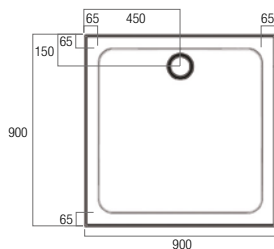

SAM900
900x900 Rear Outlet