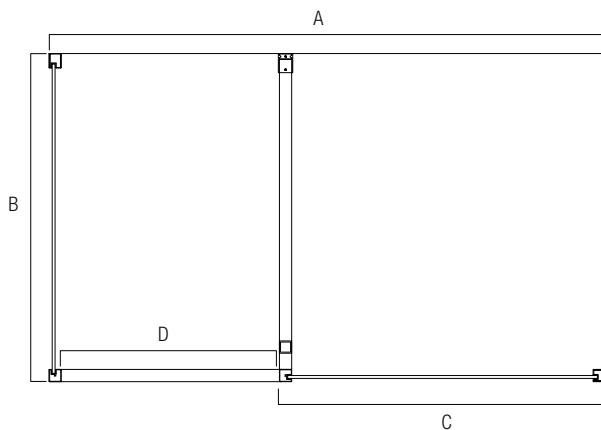

Size	Width (A)	Depth (B)	Depth Code	Fixed (C)	Fixed Code	Opening (D)	Height H	Height 2 H2
1500 X 900	1455 - 1480	855 - 880	KUSP90C	855-880	KUSP90C	568	2000	2032
1500 X 1000	1455 - 1480	955 - 980	KUSP100C	955 - 980	KUSP100C	468	2000	2032
1800 X 900	1755 - 1780	855 - 880	KUSP90C	1155 - 1180	KUSP120C	568	2000	2032
1800 X 1000	1755 - 1780	955 - 980	KUSP100C	1155 - 1180	KUSP120C	568	2000	2032
1800 X 900	1755 - 1780	855 - 880	KUSP90C	955 - 980	KUSP100C	768	2000	2032
1800 X 1000	1755 - 1780	955 - 980	KUSP100C	955 - 980	KUSP100C	768	2000	2032

Note: Table above is shown using Chrome finish panels (ie Depth Code, Fixed Code), if black or white is required, use appropriate codes as nominated on page 24