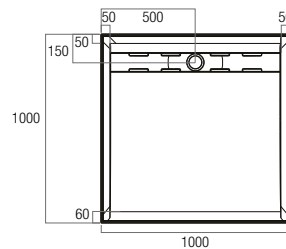

2UR1000R
1000x1000 Rear Outlet