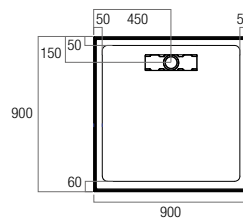

EL900R
900x900 Rear Outlet