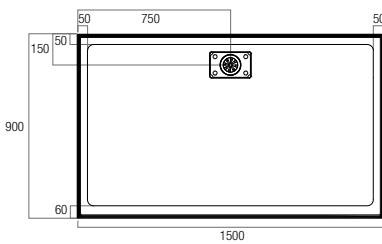

MT1500R
1500x900 Rear Outlet