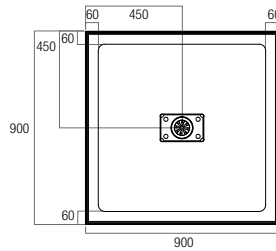

MT900R
900x900 Rear Outlet

MT1000R
1000x1000 Rear Outlet

MT1290R
1200x900 Rear Outlet

MT1500R
1500x900 Rear Outlet

MT900C
900x900 Centre Outlet

White Grate detail

Stonelite™ Elite

- > Cement based tile adhesive or mortar bed installation
- > Low Profile 40mm high
- > Stonelite™ Solid Cast Construction
- > Non check-in option 10mm wide tile flange on all four sides
- > Sanitary grade gelcoat surface
- > Stainless Steel Grate included
- > Matte Black and White Grates optional
- > Smooth seamless design
- > Design registered
- > Bases can be rotated to allow for alternate waste positions