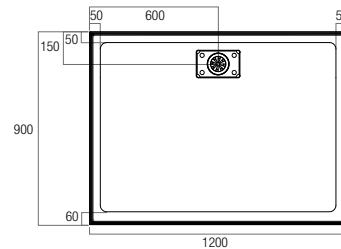

MT1290R
1200x900 Rear Outlet