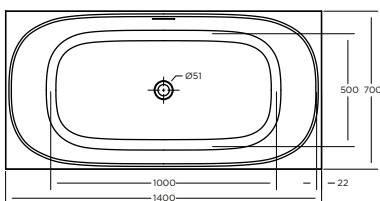

*“ distinctively sharp
square edged design...”*

SIZE & LAYOUT OPTIONS

- Freestanding & Back to wall layout
- 3 size options
- All baths have a non overflow option
- **Freestanding options - overflow**
  - Studio - STU1470S 1400 x 700 x 585 h
  - Studio - STU1575S 1500 x 750 x 585 h
  - Studio - STU1775S 1700 x 750 x 585 h
- **Freestanding options - non overflow**
  - Studio - NO-STU1470S 1400 x 700 x 585 h
  - Studio - NO-STU1575S 1500 x 750 x 585 h
  - Studio - NO-STU1775S 1700 x 750 x 585 h

FEATURES & BENEFITS

- Integrated overflow, with slot overflow hole
- Mitsubishi sanitary grade acrylic sheet, crosslinking structure
- Composite reinforcement layer with acrylic bonding resin
- 18mm base board
- Heavy duty galvanized steel frame
- Adjustable feet for levelling
- Tested to AS1172.5