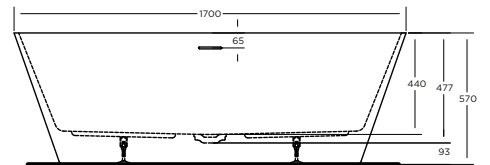

FREESTANDING OPTION

LUKA - LUK1773S (Overflow)
LUKA - NO-LUK1773S (Non overflow)
1400 x 700 x 570 h

NAVA NAV1573S (Overflow)
NAVA NO-NAV1573S (Non overflow)
1500 x 730 x 570 h

NAVA NAV1775S (Overflow)
NAVA NO-NAV1775S (Non overflow)
1700 x 750 x 570 h