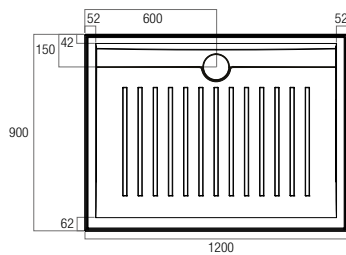

AS1290R
1200x900 Rear Outlet